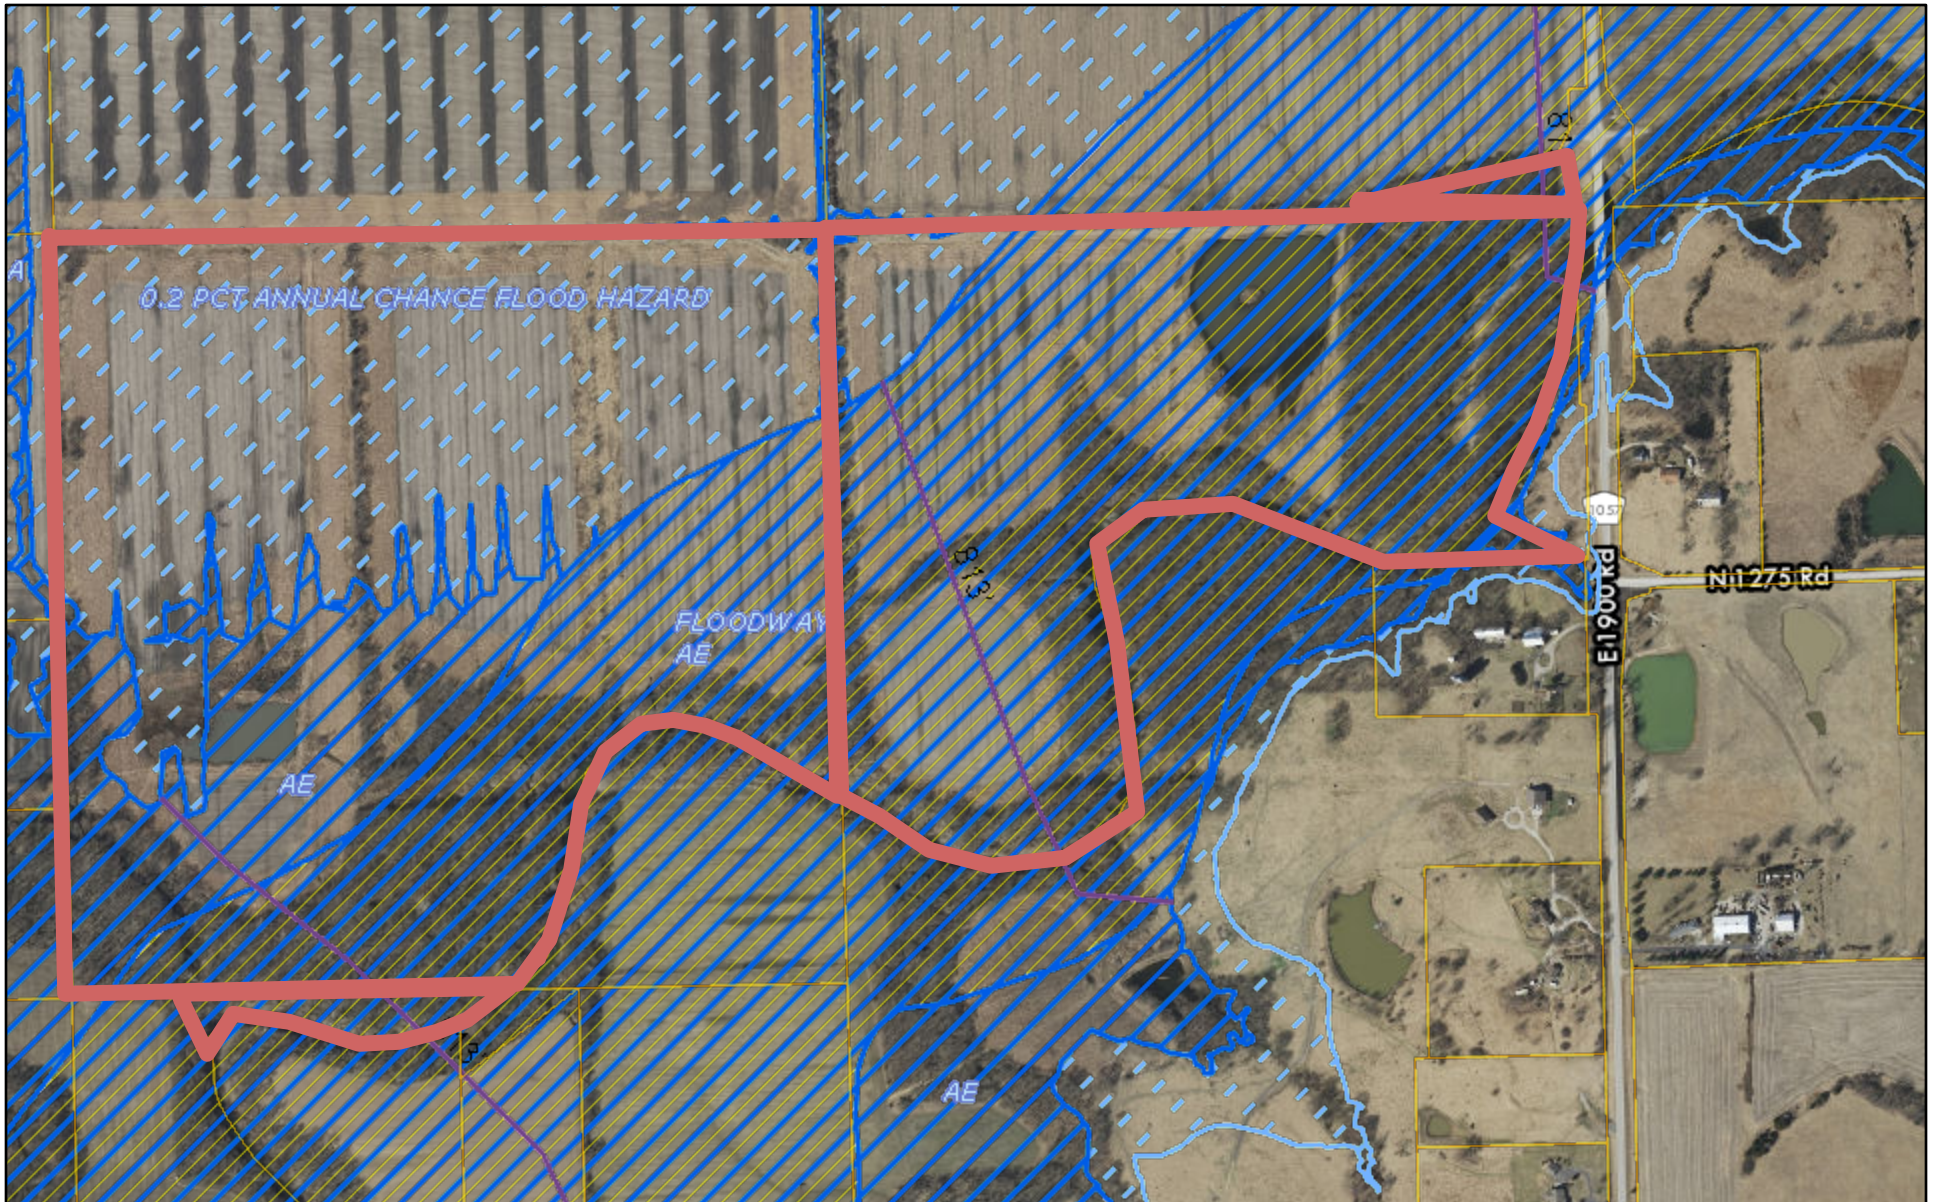

Property Viewer for Douglas County, Kansas

4/23/2019, 9:25:02 PM

-  Parcel
-  Floodway
-  100-year floodplain
-  X protected by levee
-  500-year floodplain
-  Base Flood Elevation

Douglas County KS GIS; Surdex

Douglas County, Kansas

DISCLAIMER: This is not a legal survey. This map is to be used for reference purposes only, and no other use or reliance on the same is authorized.