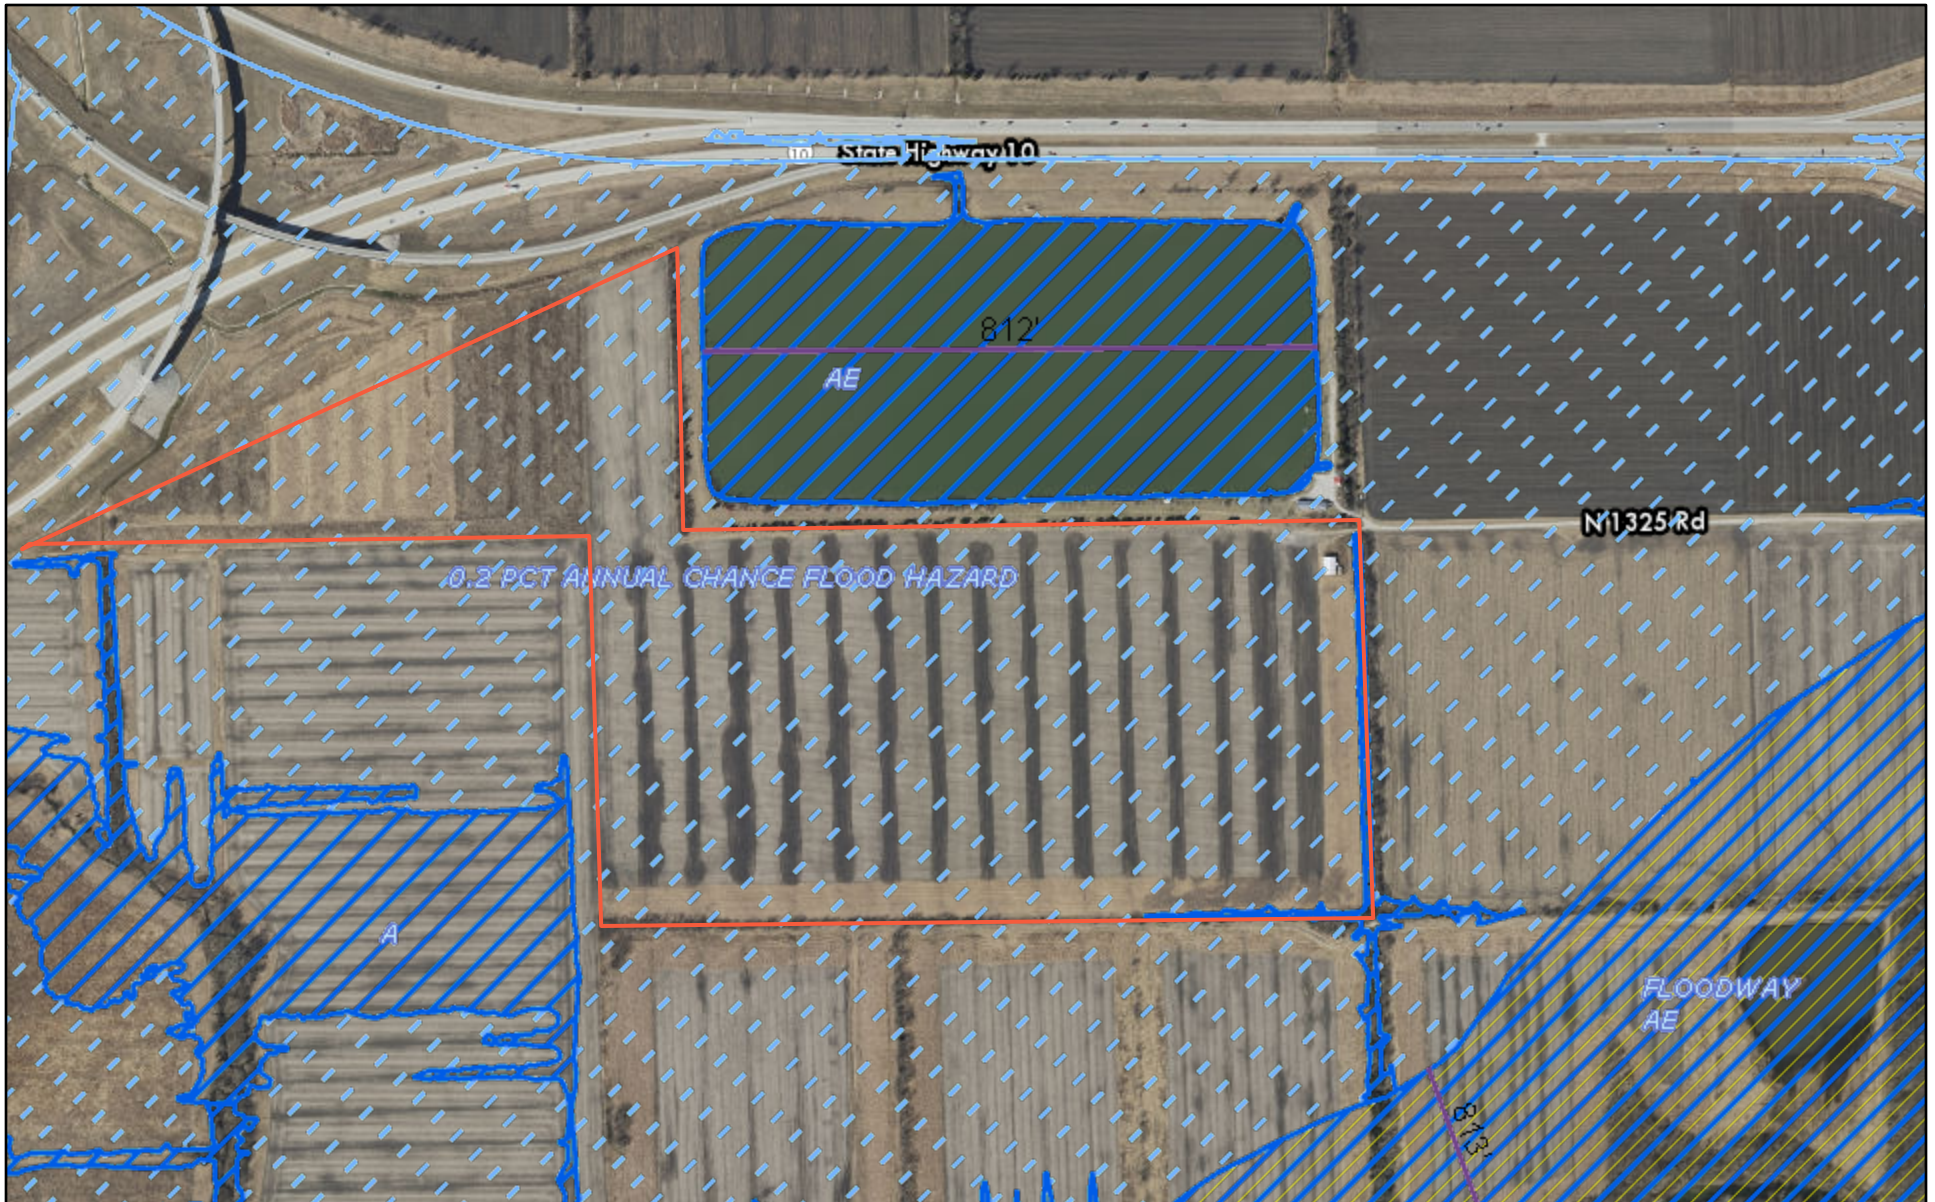

# Property Viewer for Douglas County, Kansas

4/23/2019 10:36:12 AM

-  X protected by levee
-  500-year floodplain
-  Base Flood Elevation
-  Floodway
-  100-year floodplain

Douglas County KS GIS; Surdex

Douglas County, Kansas

DISCLAIMER: This is not a legal survey. This map is to be used for reference purposes only, and no other use or reliance on the same is authorized.