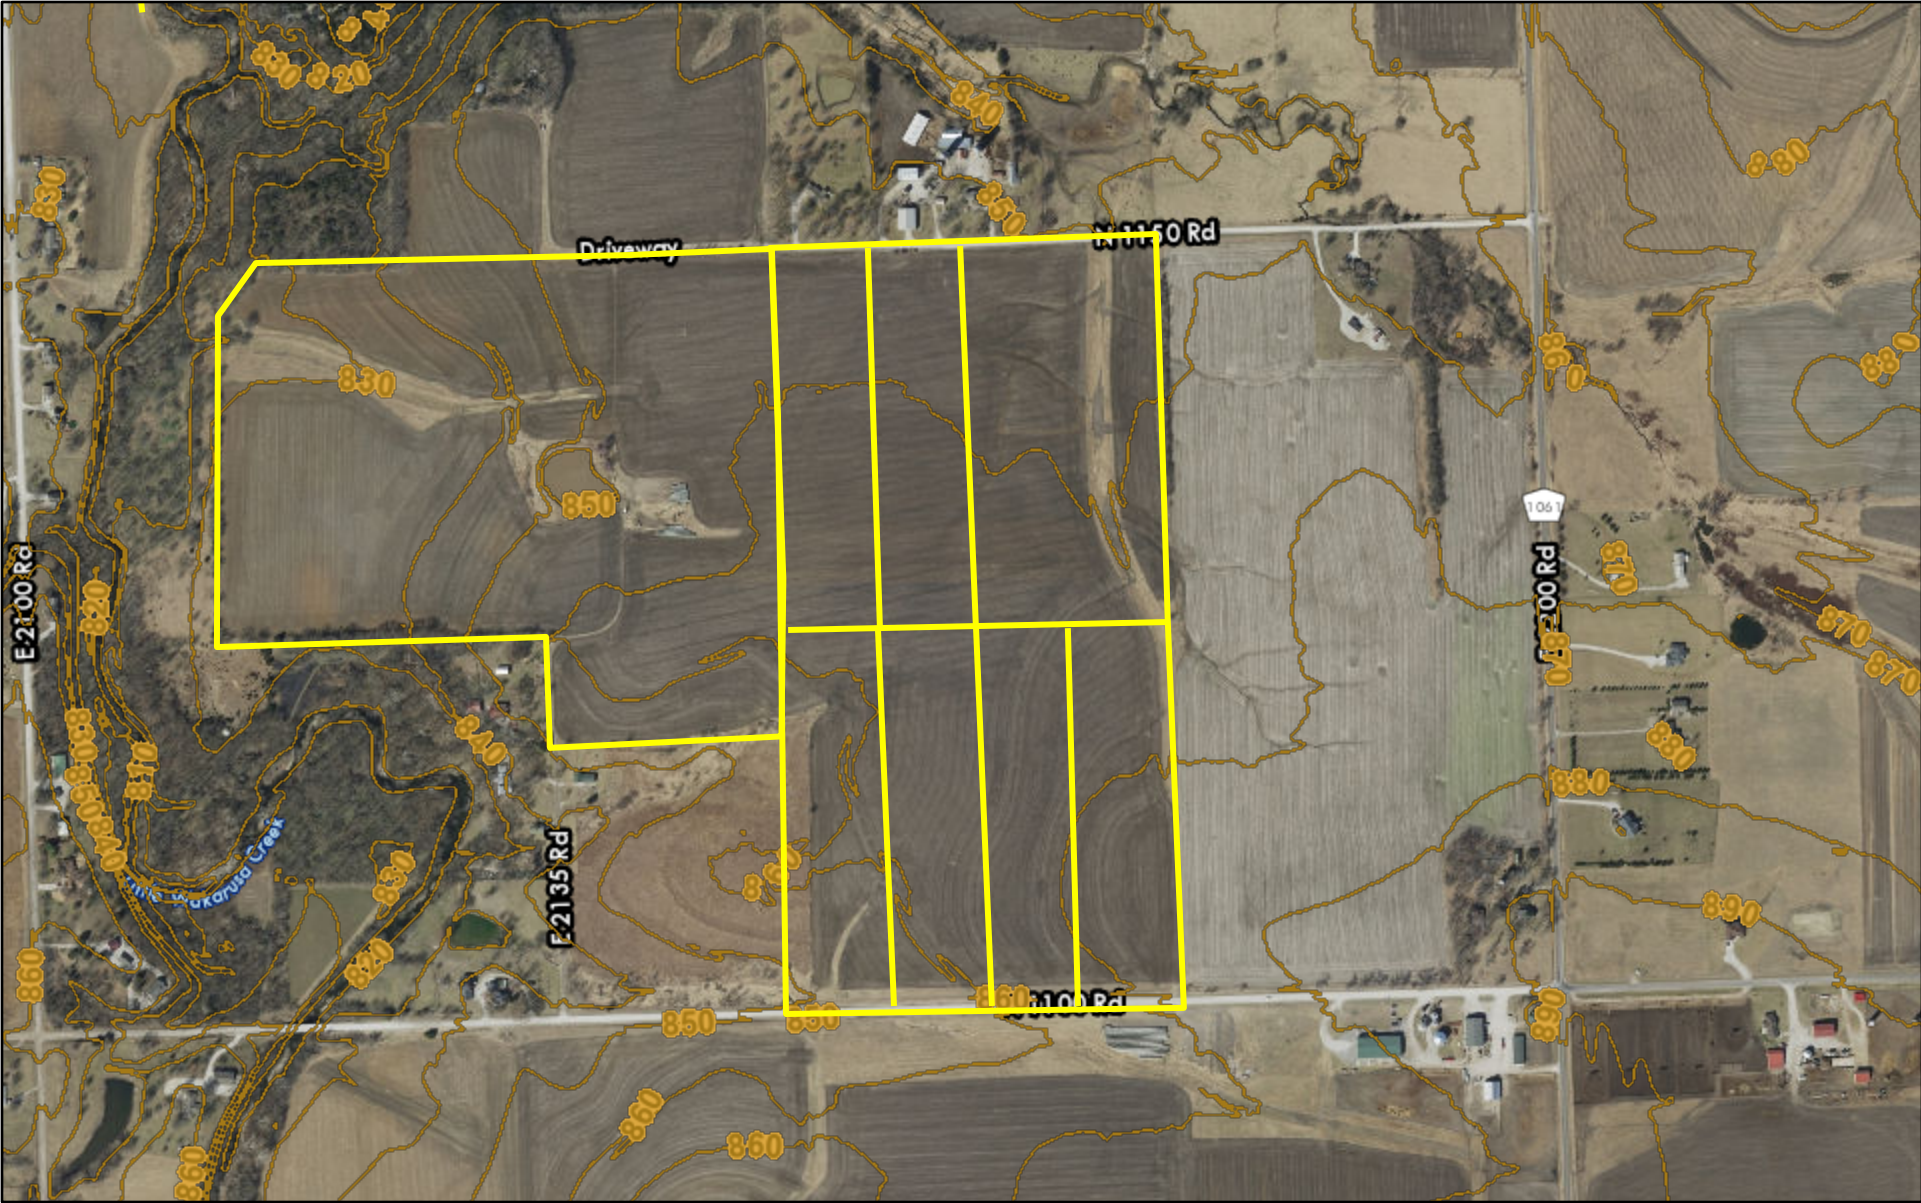

Eudora Estates Topo Map

6/25/2020, 10:44:59 AM

— Index

Douglas County KS GIS; Surdex, Douglas County, KS GIS; City of Lawrence, KS GIS

Douglas County, Kansas

DISCLAIMER: This is not a legal survey. This map is to be used for reference purposes only, and no other use or reliance on the same is authorized.