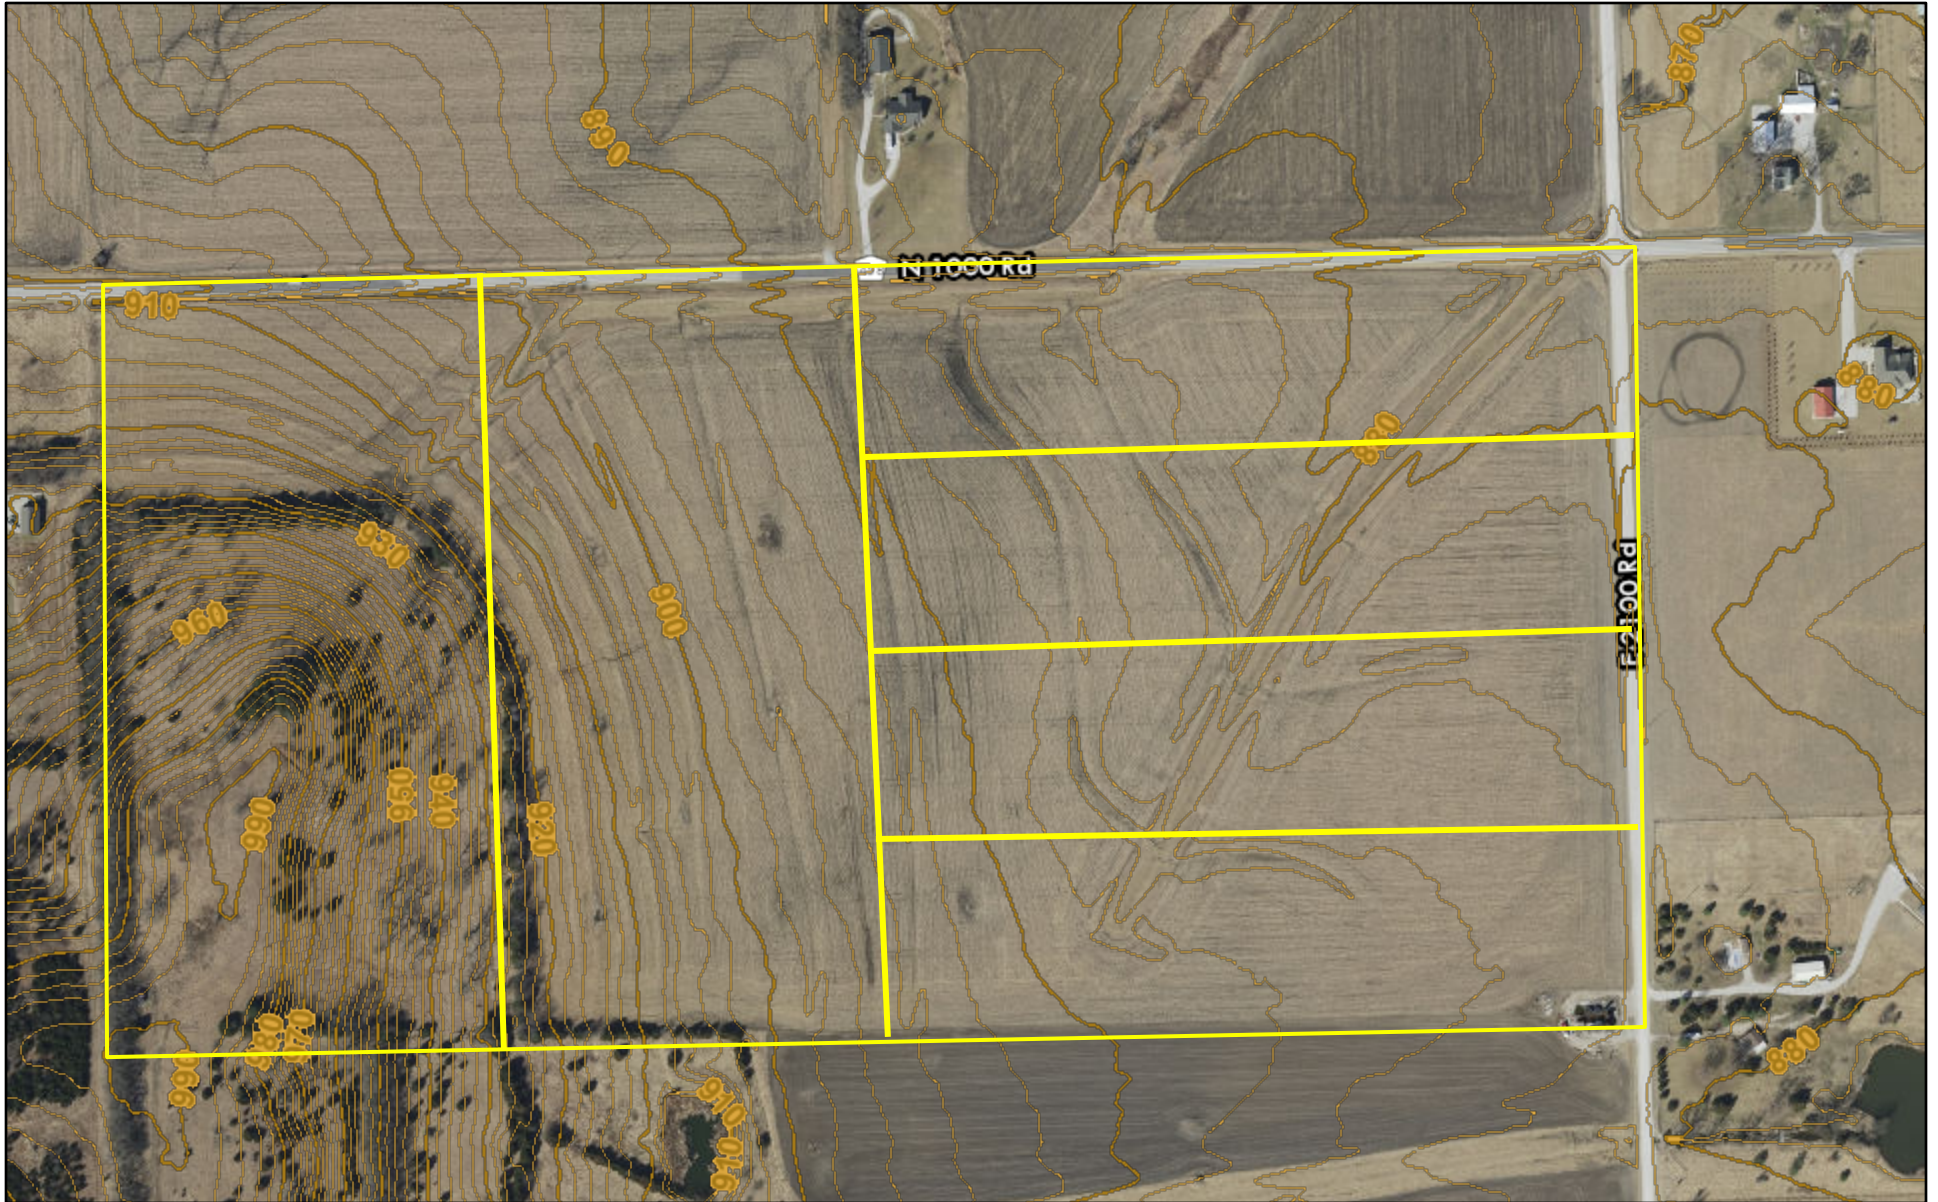

Leo's Parcels Topo Map

6/23/2020, 11:54:43 AM

- Intermediate
- Index

Douglas County KS GIS; Surdex, Douglas County, KS GIS; City of Lawrence, KS GIS

Douglas County, Kansas

DISCLAIMER: This is not a legal survey. This map is to be used for reference purposes only, and no other use or reliance on the same is authorized.