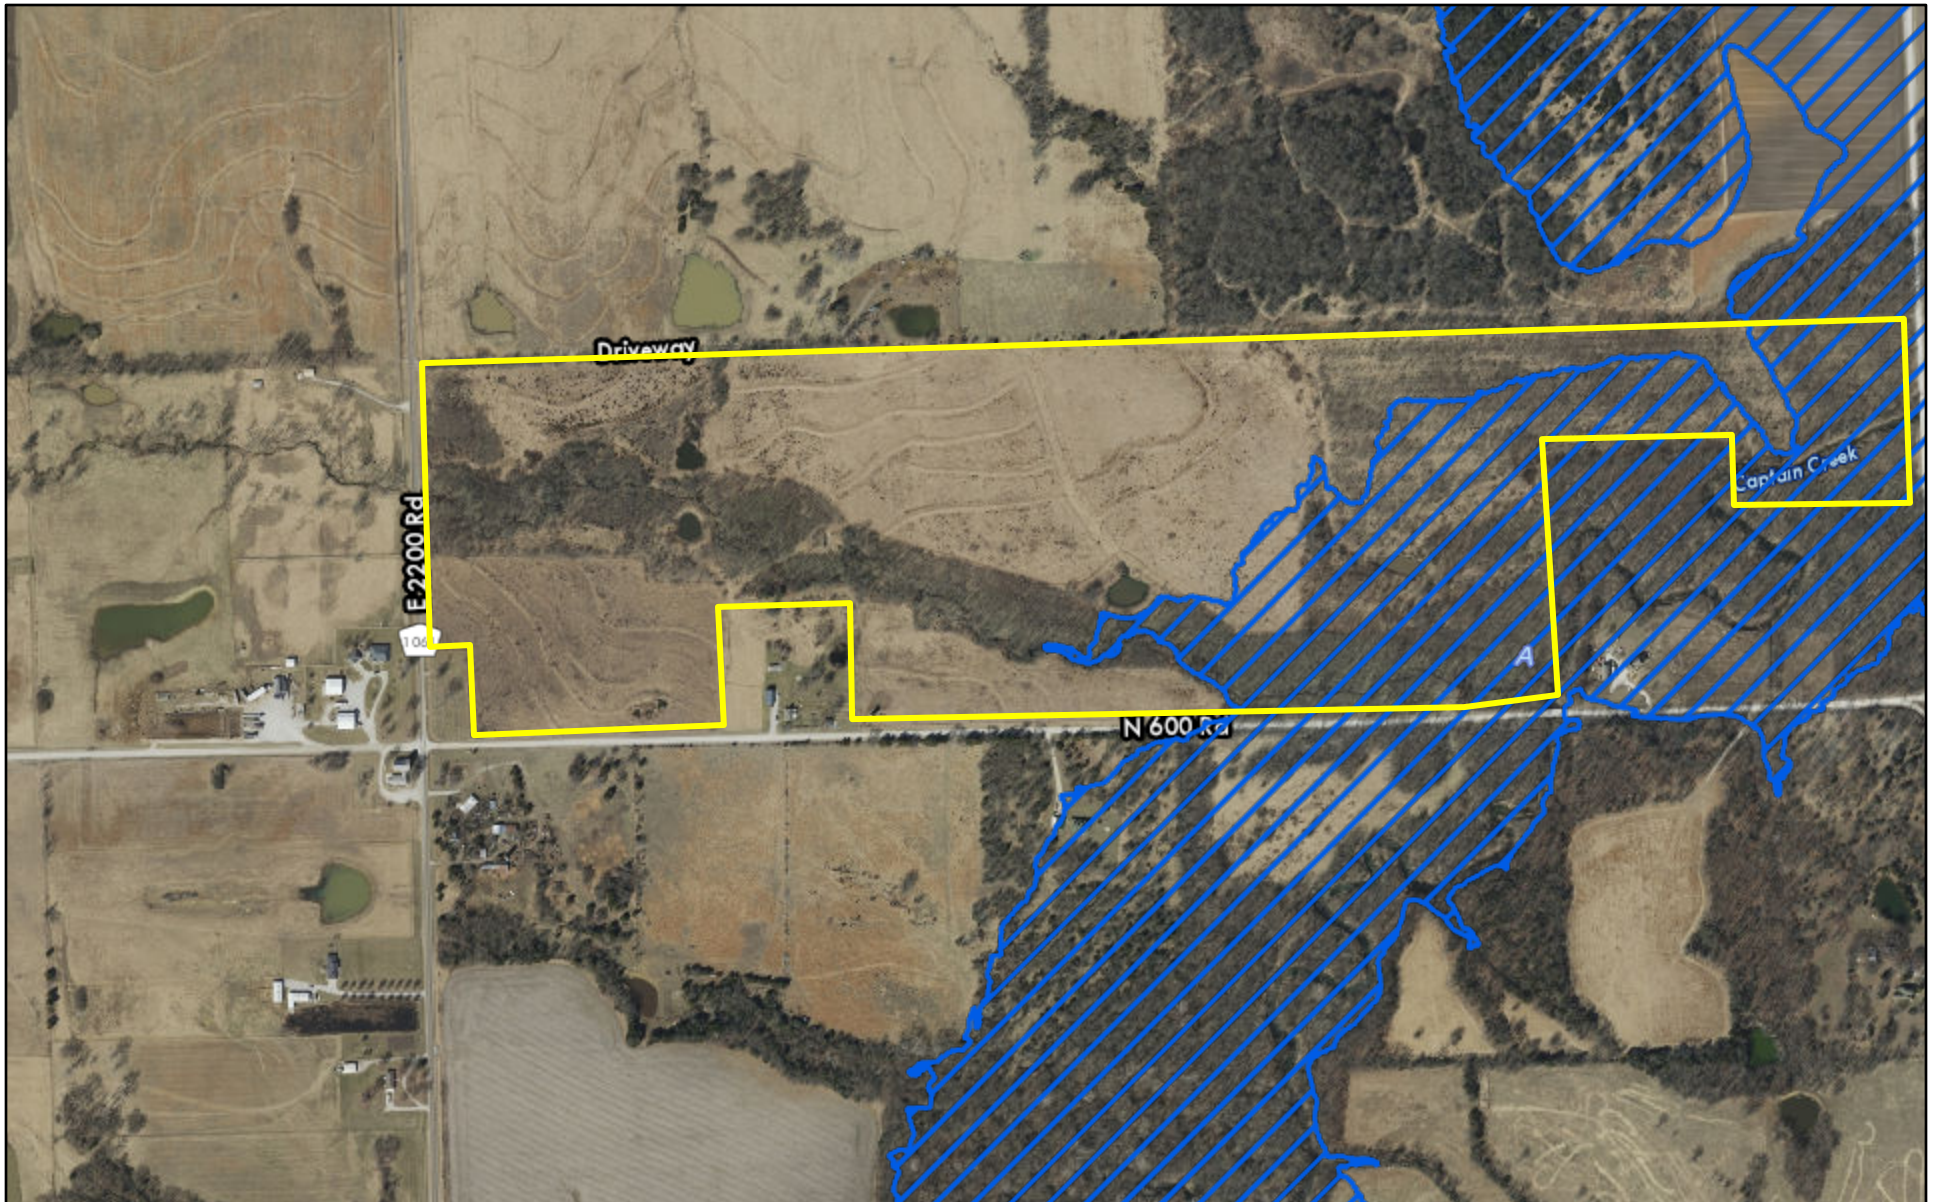

Captain Acreage Flood Map

7/30/2020, 3:56:05 PM

 1 percent chance (100 year) floodplain

Douglas County KS GIS; Surdex, Douglas County, KS GIS; City of Lawrence, KS GIS

Douglas County, Kansas

DISCLAIMER: This is not a legal survey. This map is to be used for reference purposes only, and no other use or reliance on the same is authorized.