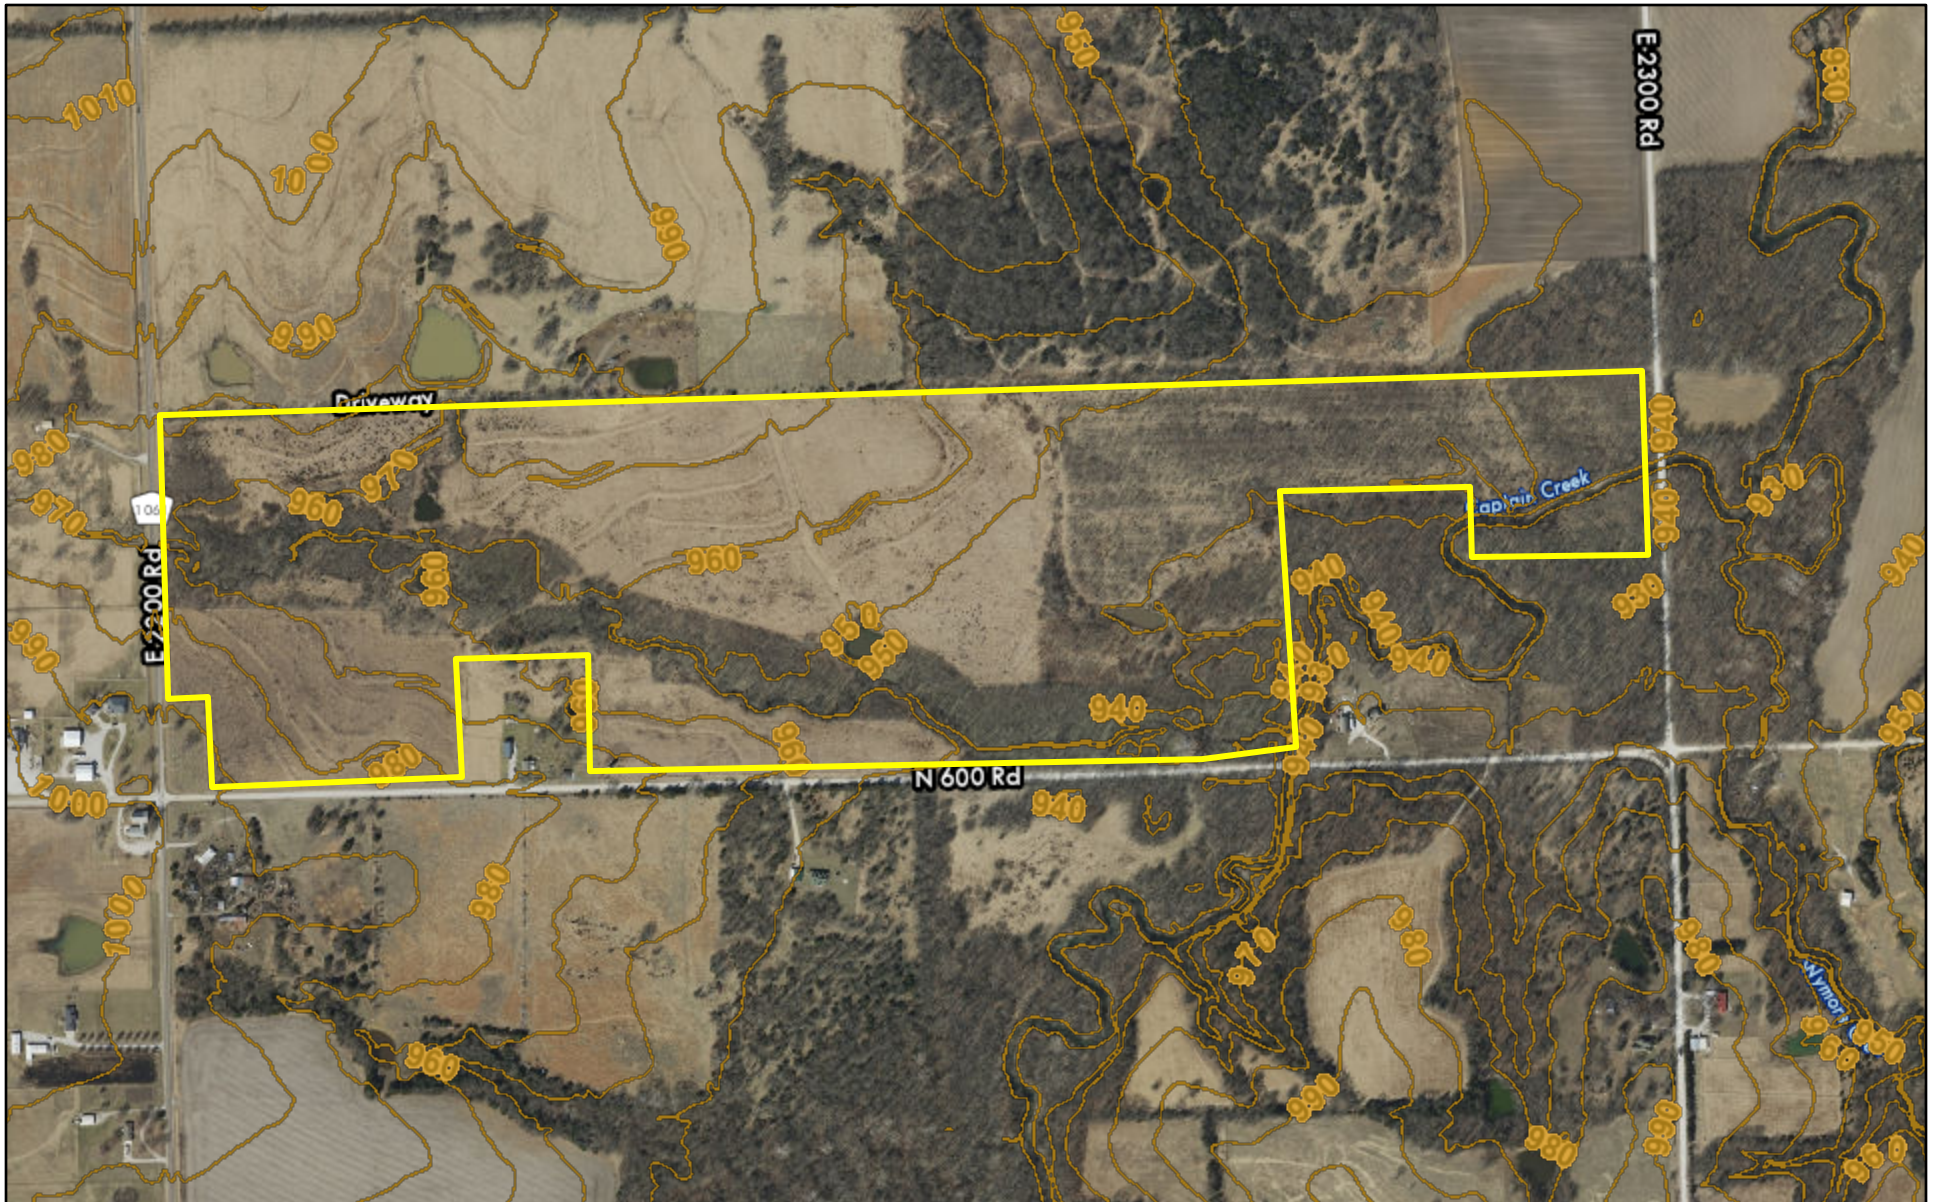

Captain Acreage Topo Map

7/30/2020, 3:57:25 PM

— Index

Douglas County KS GIS; Surdex, Douglas County, KS GIS; City of Lawrence, KS GIS

Douglas County, Kansas

DISCLAIMER: This is not a legal survey. This map is to be used for reference purposes only, and no other use or reliance on the same is authorized.