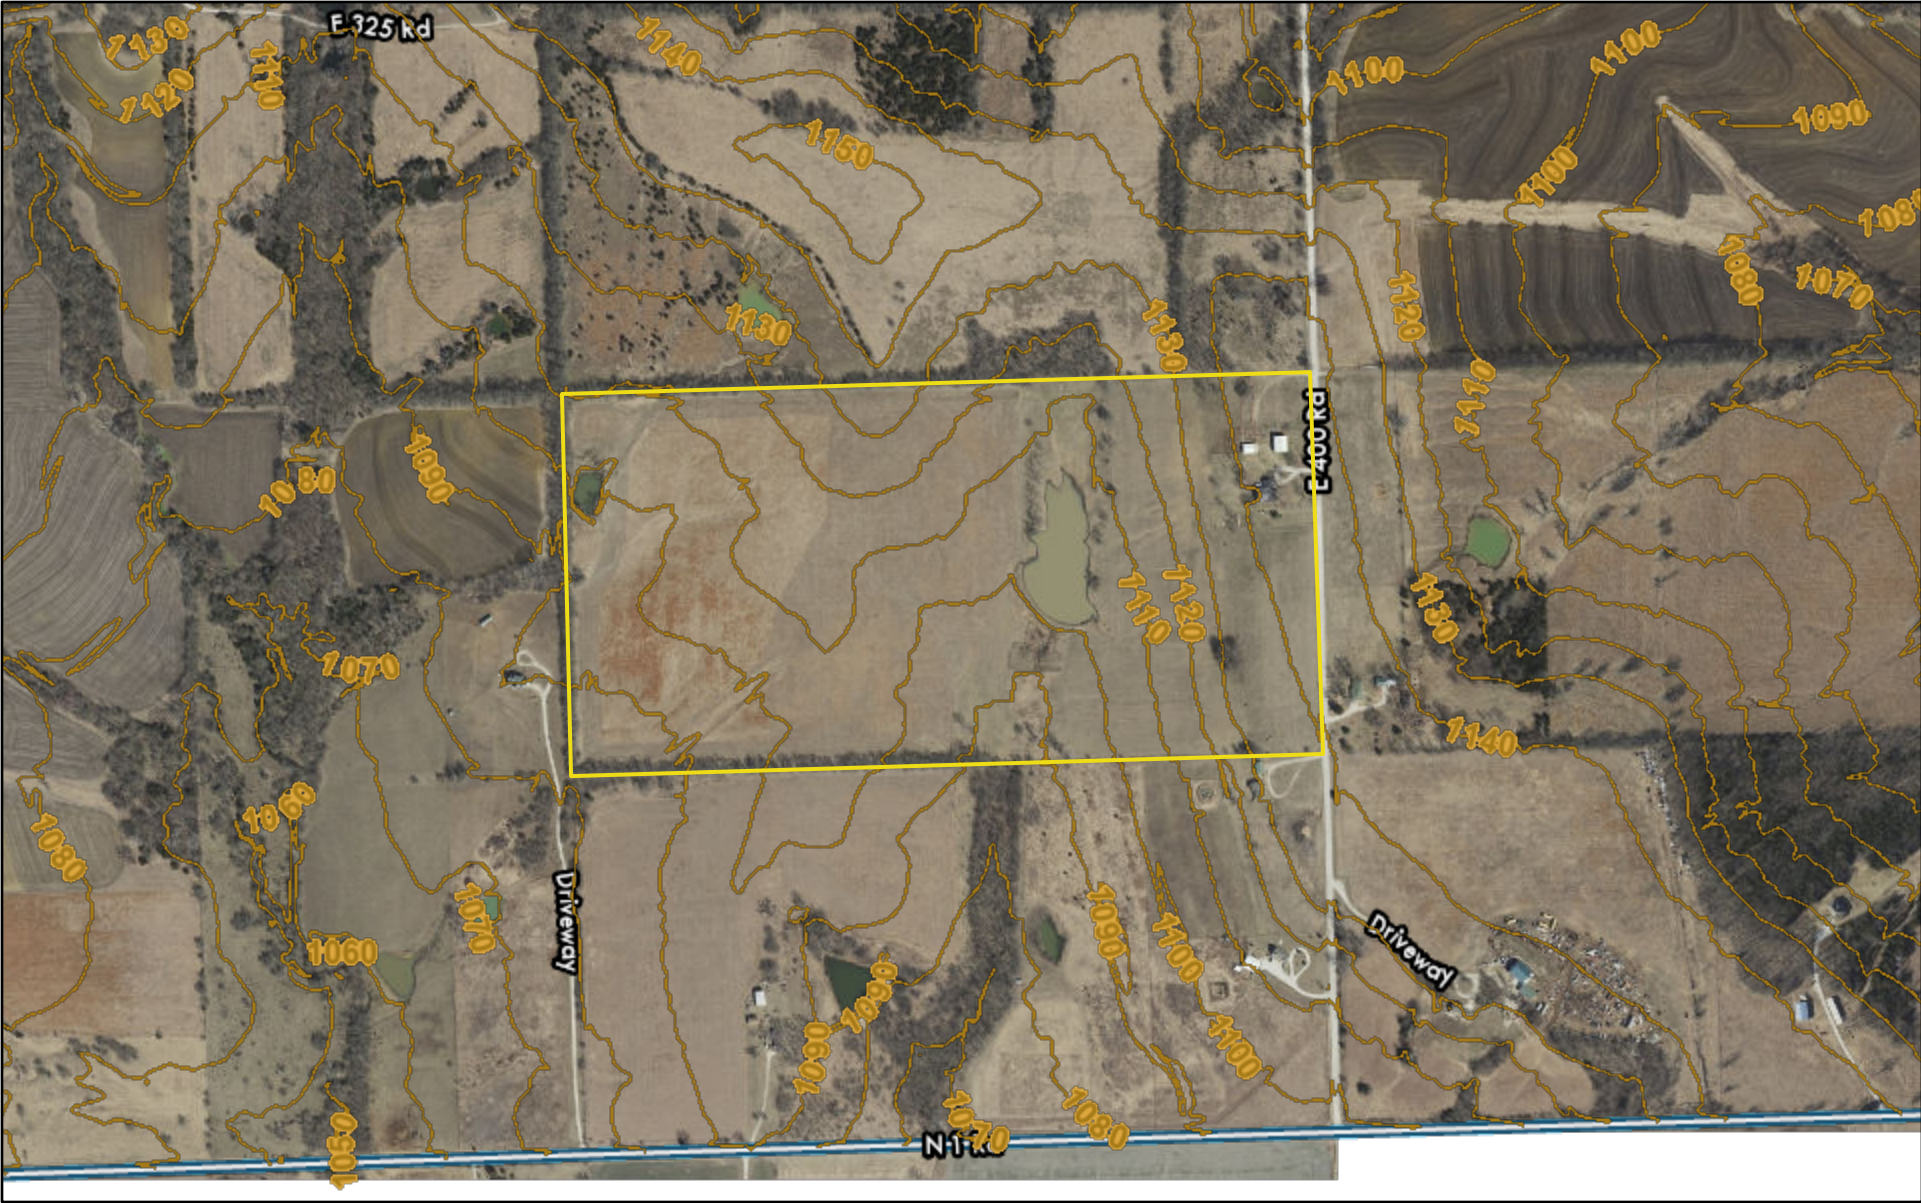

Topography Map

10/6/2020, 11:46:51 AM

— Index

Douglas County KS GIS; Surdex, Douglas County, KS GIS; City of Lawrence, KS GIS

Douglas County, Kansas

DISCLAIMER: This is not a legal survey. This map is to be used for reference purposes only, and no other use or reliance on the same is authorized.