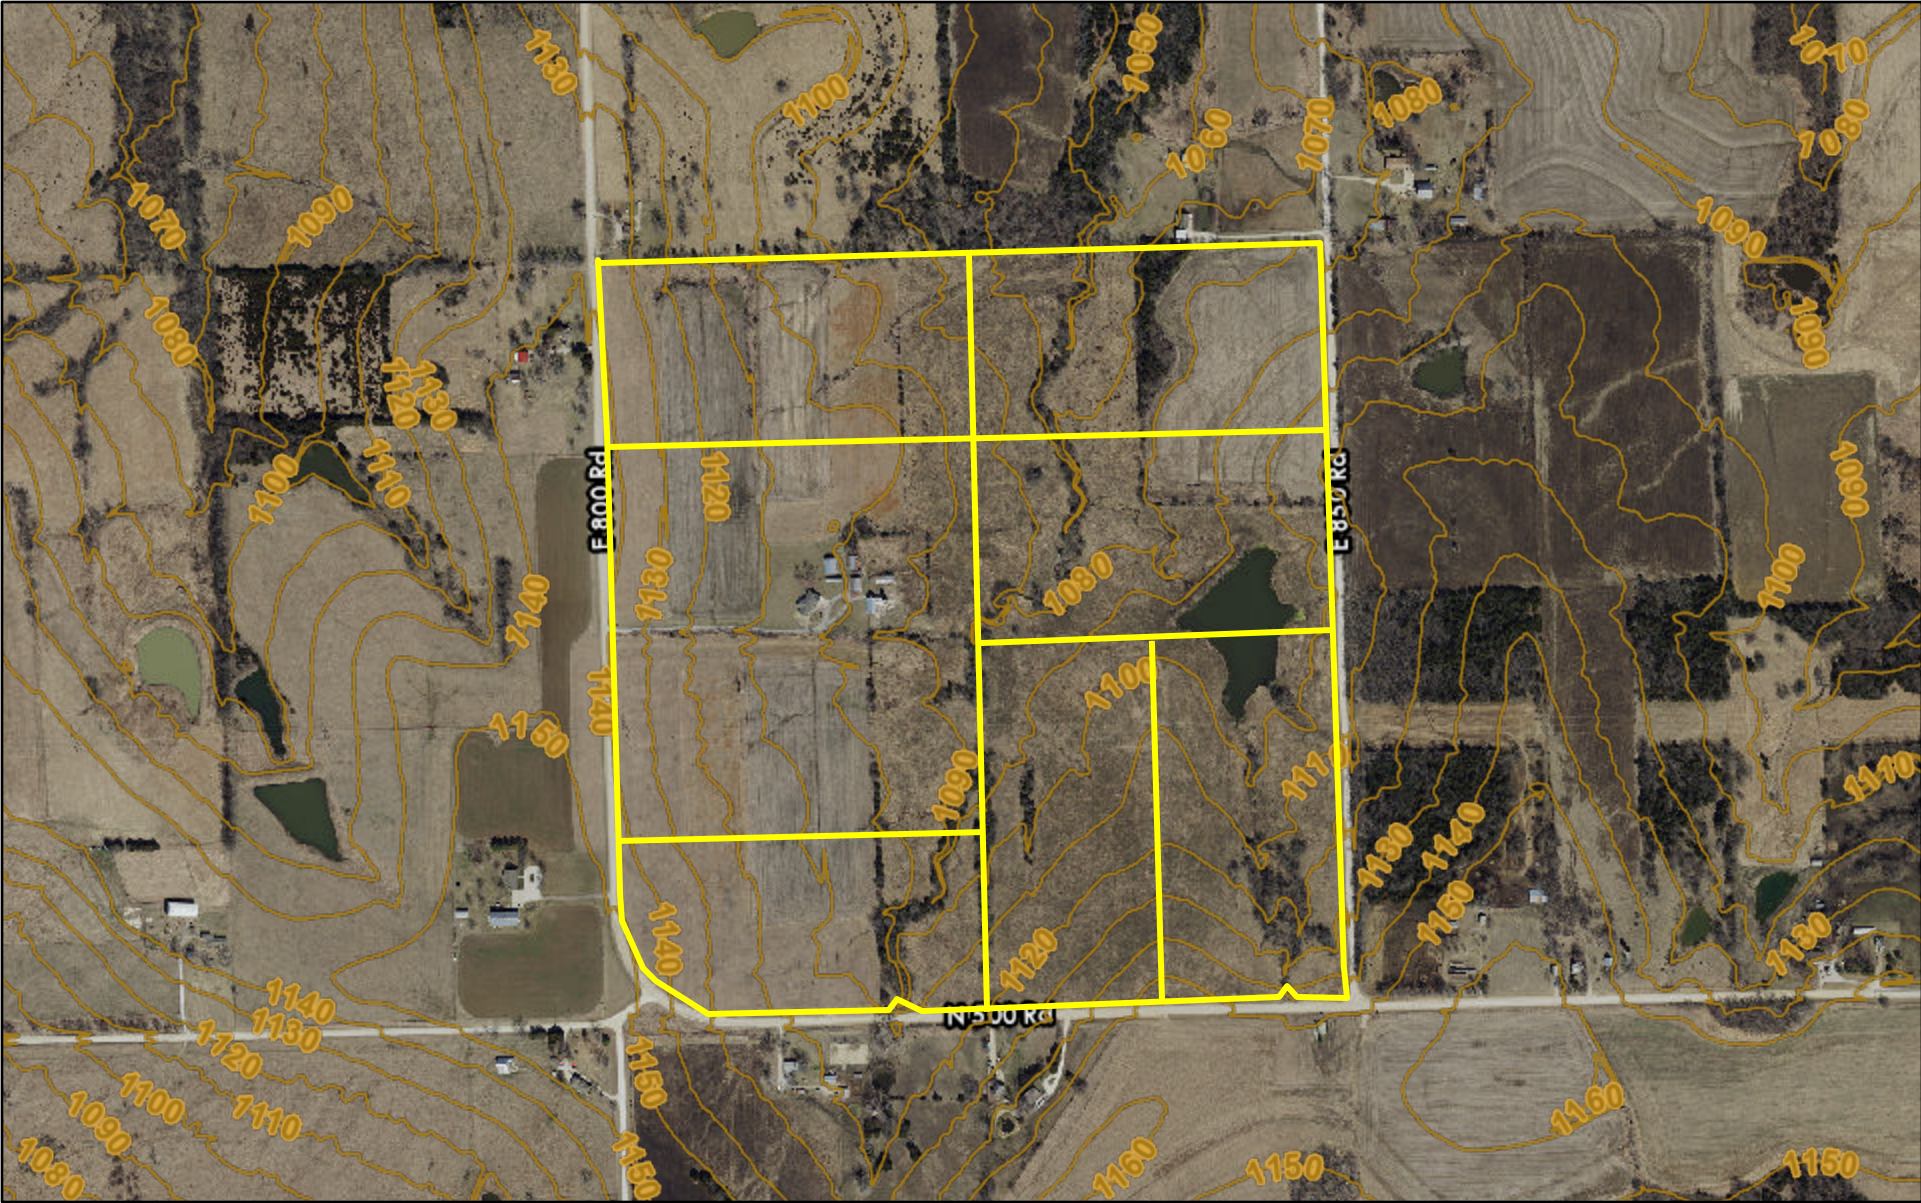

Topography Map

6/22/2021, 4:22:58 PM

— Index

Douglas County KS GIS; Surdex, Douglas County KS GIS., Douglas County, KS GIS; City of Lawrence, KS GIS

Douglas County, Kansas

DISCLAIMER: This is not a legal survey. This map is to be used for reference purposes only, and no other use or reliance on the same is authorized.