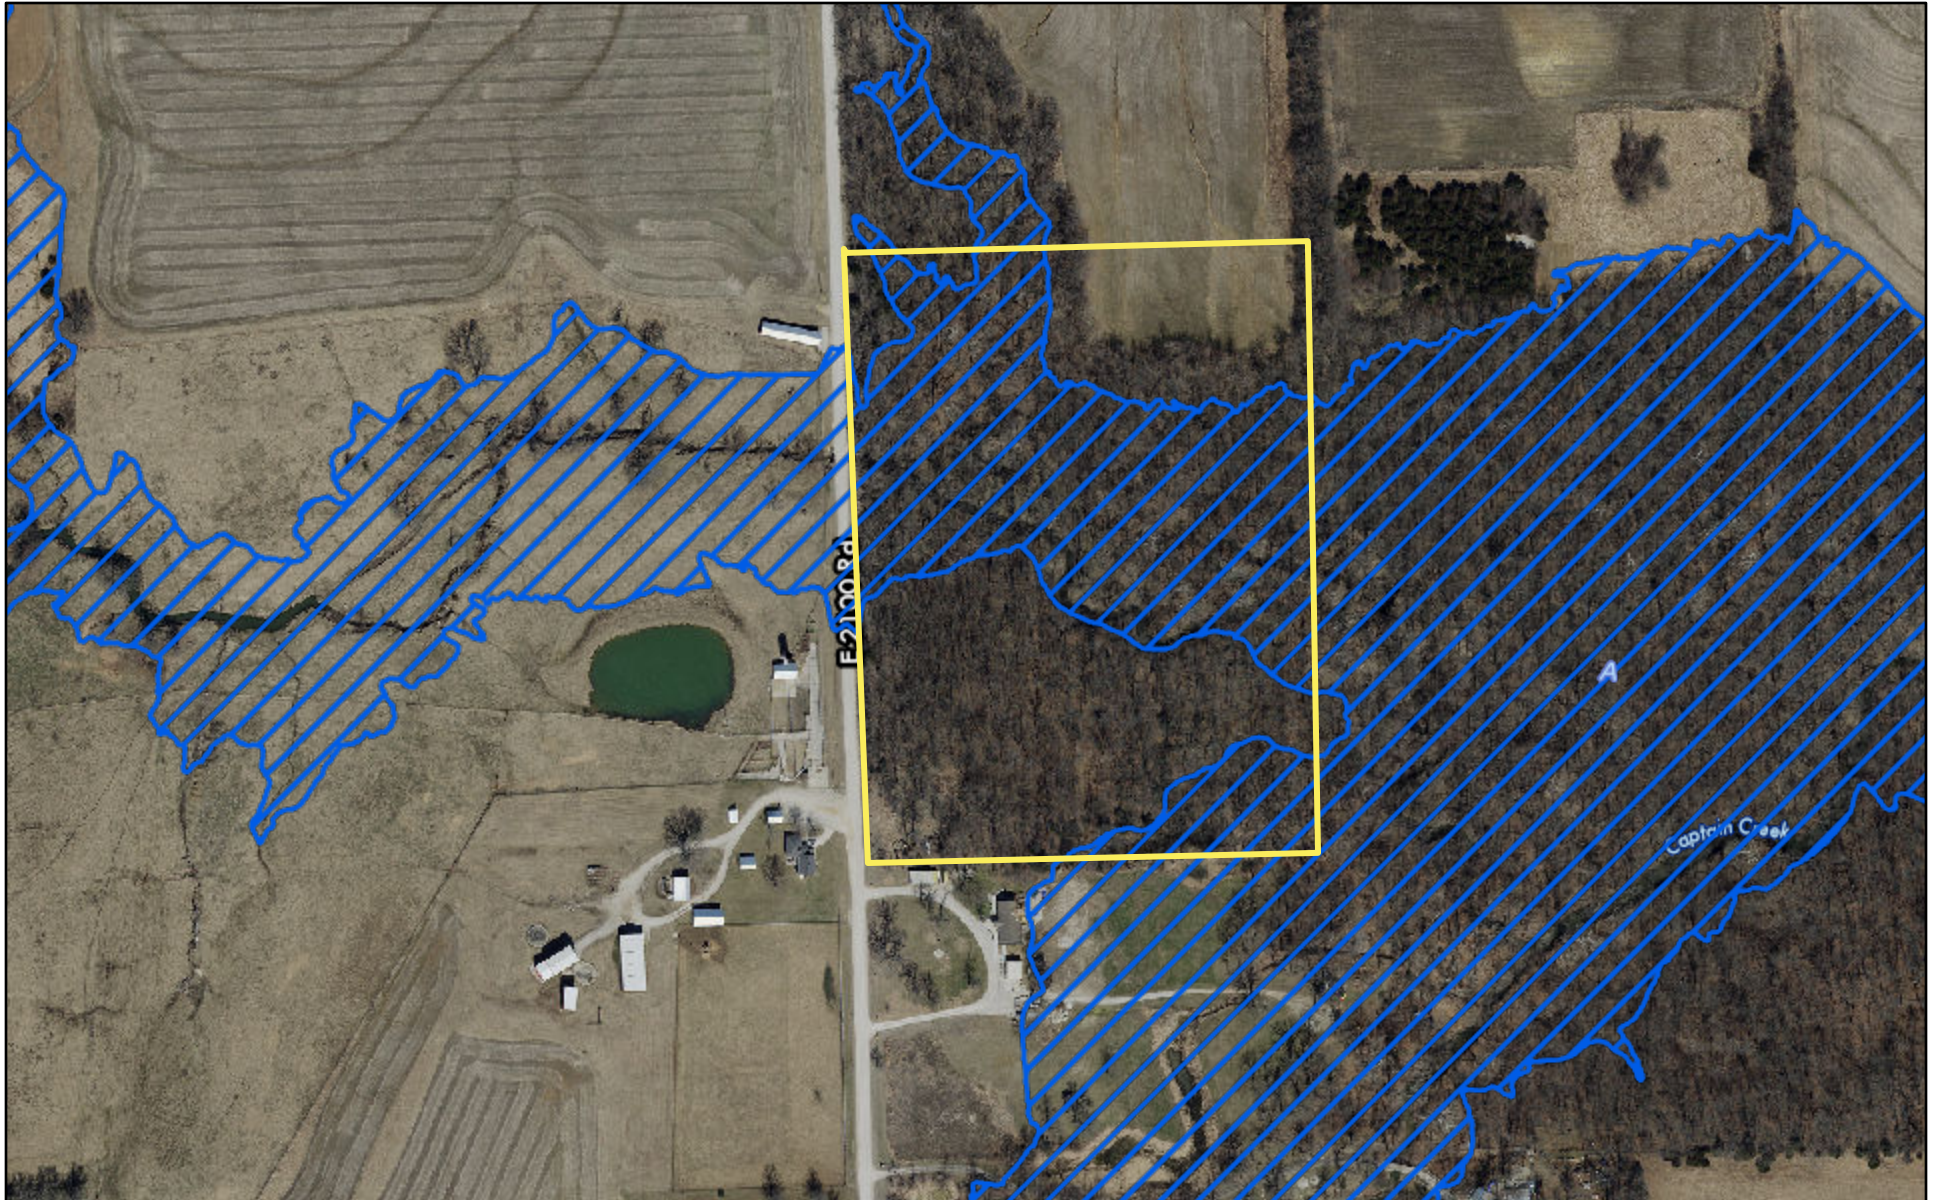

Captain Creek Trails Flood Map

8/30/2021, 9:35:08 PM

 1 percent chance (100 year) floodplain

Douglas County KS GIS; Surdex, Douglas County, Kansas GIS., Douglas County, KS GIS; City of Lawrence, KS GIS

Douglas County, Kansas

DISCLAIMER: This is not a legal survey. This map is to be used for reference purposes only, and no other use or reliance on the same is authorized.