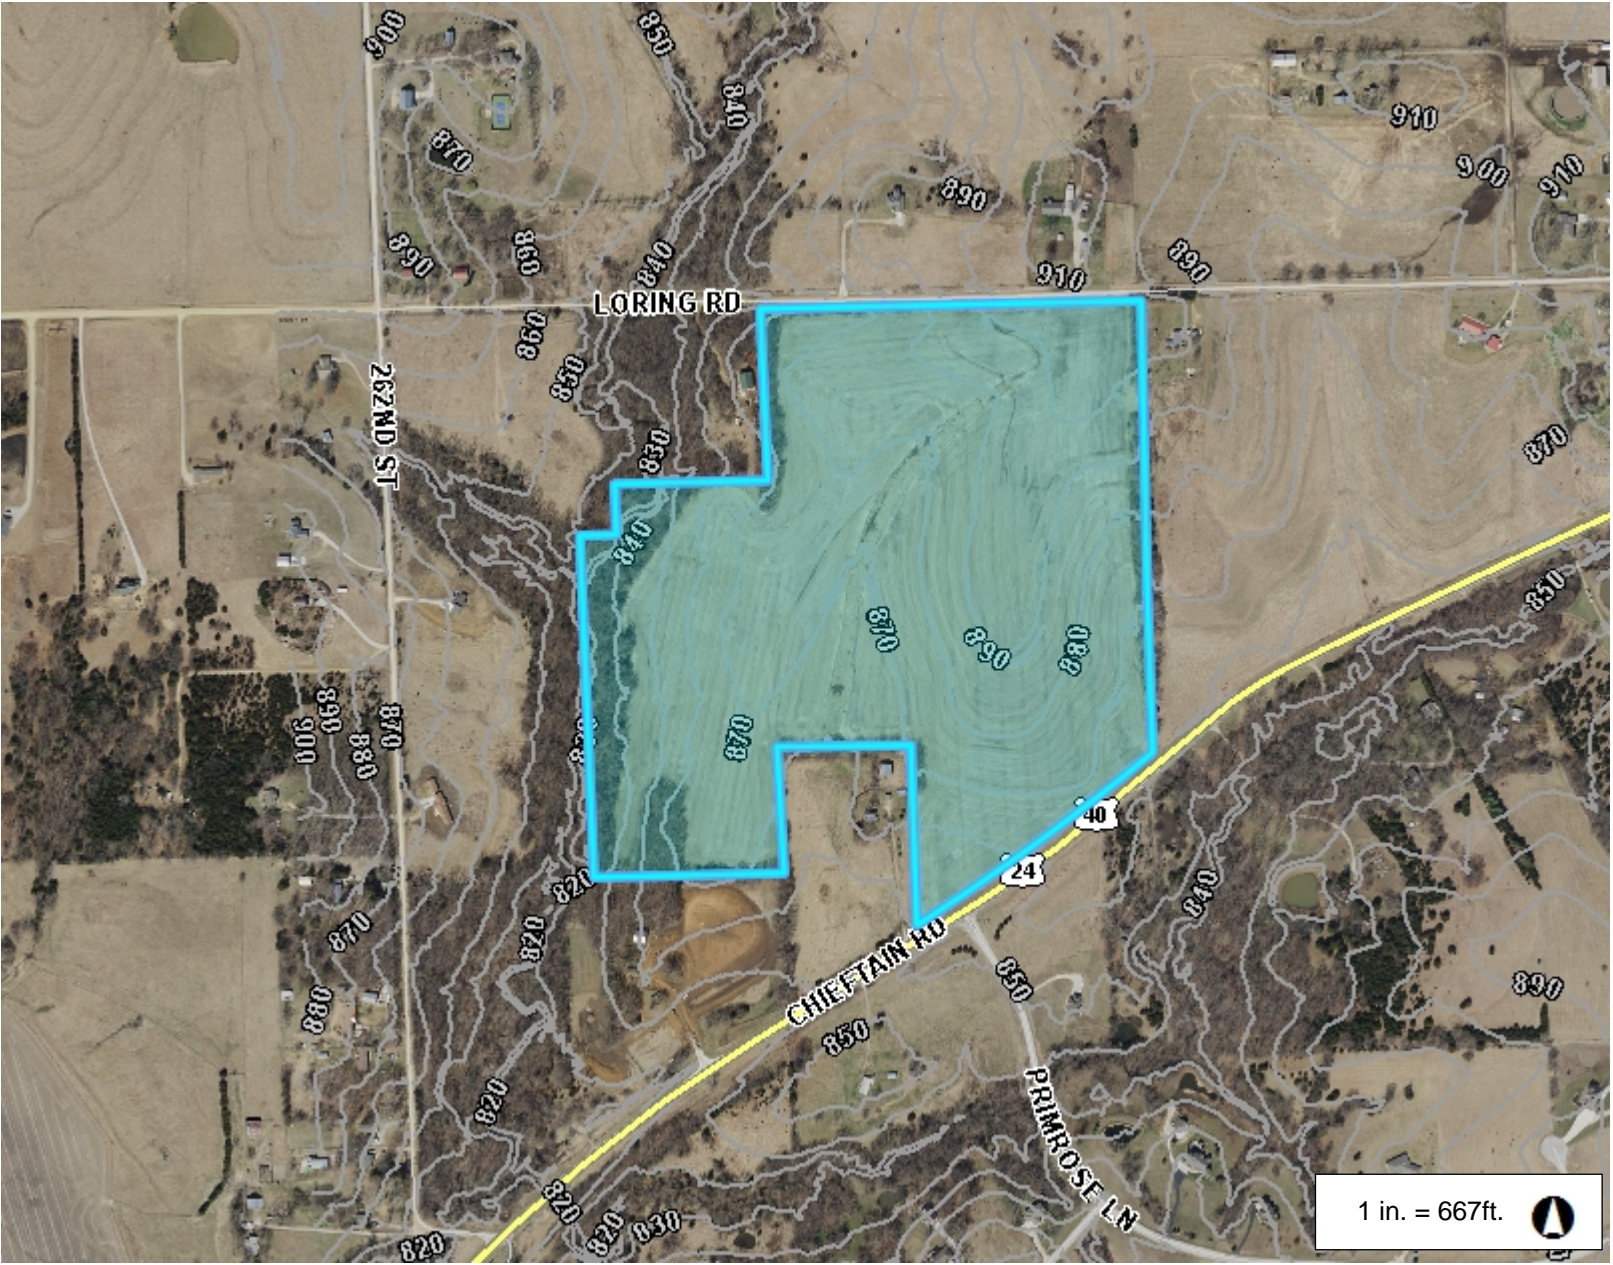

Topography Map

Legend

- Major Road
 - <all other values>
 - 70
- Road
 - <all other values>
 - PRIVATE
- + Railroad
- Contour

Notes

1,333.3 0 666.67 1,333.3 Feet

This Cadastral Map is for informational purposes only. It does not purport to represent a property boundary survey of the parcels shown and shall not be used for conveyances or the establishment of property boundaries.

THIS MAP IS NOT TO BE USED FOR NAVIGATION